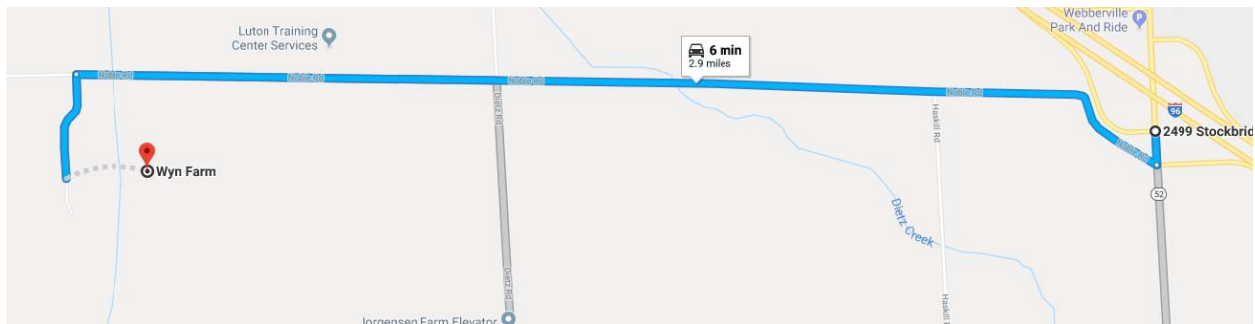

Directions to Wyn Farm

From the East: Take I-96 west to exit 122 for M-52 toward Stockbridge/Webberville.
Turn left (south) at M-52.
Take the first right onto Noble Road. Wyn Farm is on the left in 2.4 miles (0.8 miles after crossing Dietz Road).

From the West: Take I-96 east to exit 117A toward Dansville.
Turn right onto N Williamston Road.
Turn left onto Noble Road. Wyn Farm is on the right in 1.8 miles.