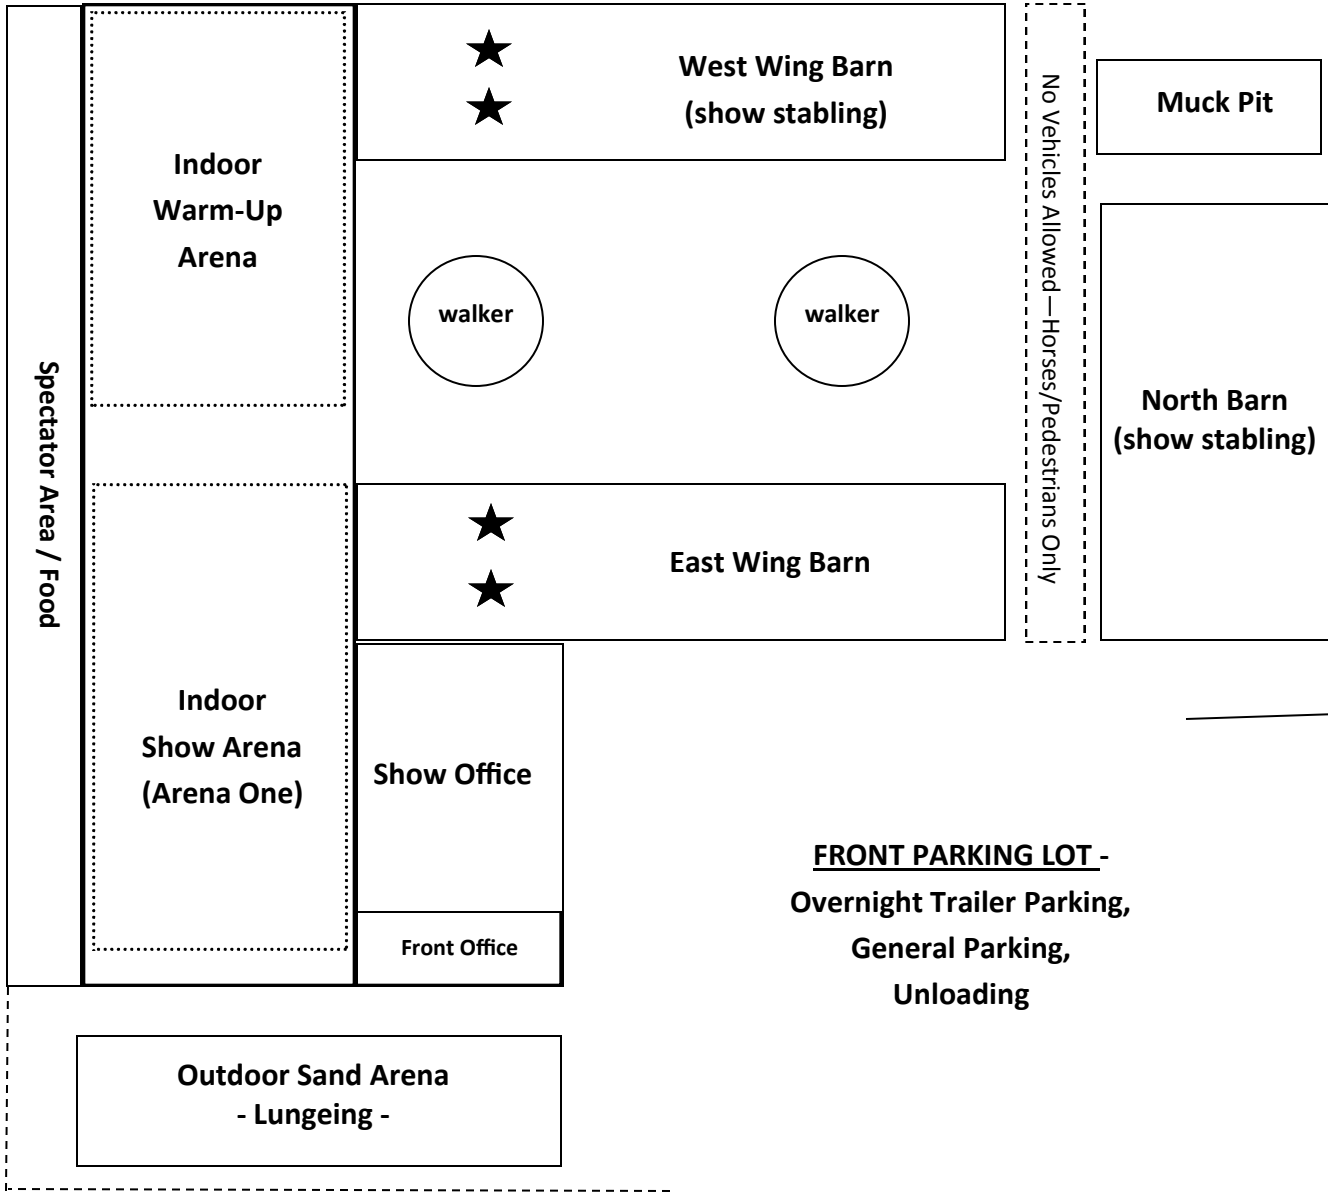

**BACK PARKING LOT -**  
General Parking along concrete curb,  
Unloading, Day Trailer Parking

**KEY:**

★ = Bathroom

W-41	Reis
W-40	Fox
W-39	Boatman
W-38	Axelsson
W-37	Eros Ria
W-36	Dr. Bo
W-35	Johnston
W-34	Van Wessum

To back parking lot (people door)

W-33	Westfall
W-32	Sattler
W-31	Anastasia of KHA
W-30	Cheri Lynn Rose
W-29	Lane
W-28	Thompson
W-27	Ketterer
W-26	Richards

Indoor arena entrance (warm-up)

T-2	Gorichan	Perseo BRH	T-1
T-3	Jones	Brioso HGF	W-20
W-21	Marcum	Stover	W-19
W-22	Myers	Wagner	W-18
W-23	Nierzwich	Veen	W17
W-24	Wilson	ALBION	16
W-25	Robbins	ALBION	15
	Wash Bay	Wash Bay	

Wash Bay	Wash Bay
Office / Tack Room	
Ladies Restroom	Mens Restroom
Feed Room / Locker Room	
Horse Owners	
Tack Room	
Jump Storage	

Storage	
1	ALBION
3	ALBION
4	ALBION
5	ALBION
6	ALBION
7	ALBION

To East Barn

8	ALBION
9	ALBION
10	ALBION
11	ALBION
12	ALBION
13	ALBION
14	ALBION
UTILITY	

NORTH BARN STALL MAP (temp. stalls)

N-17	Remeberance FV
N-16	Pretty Flashy Dude
N-15	Bytwerk
N-14	Kaiser
N-13	Kendell
N-12	Bronz
N-11	Kremer
N-10	Novak