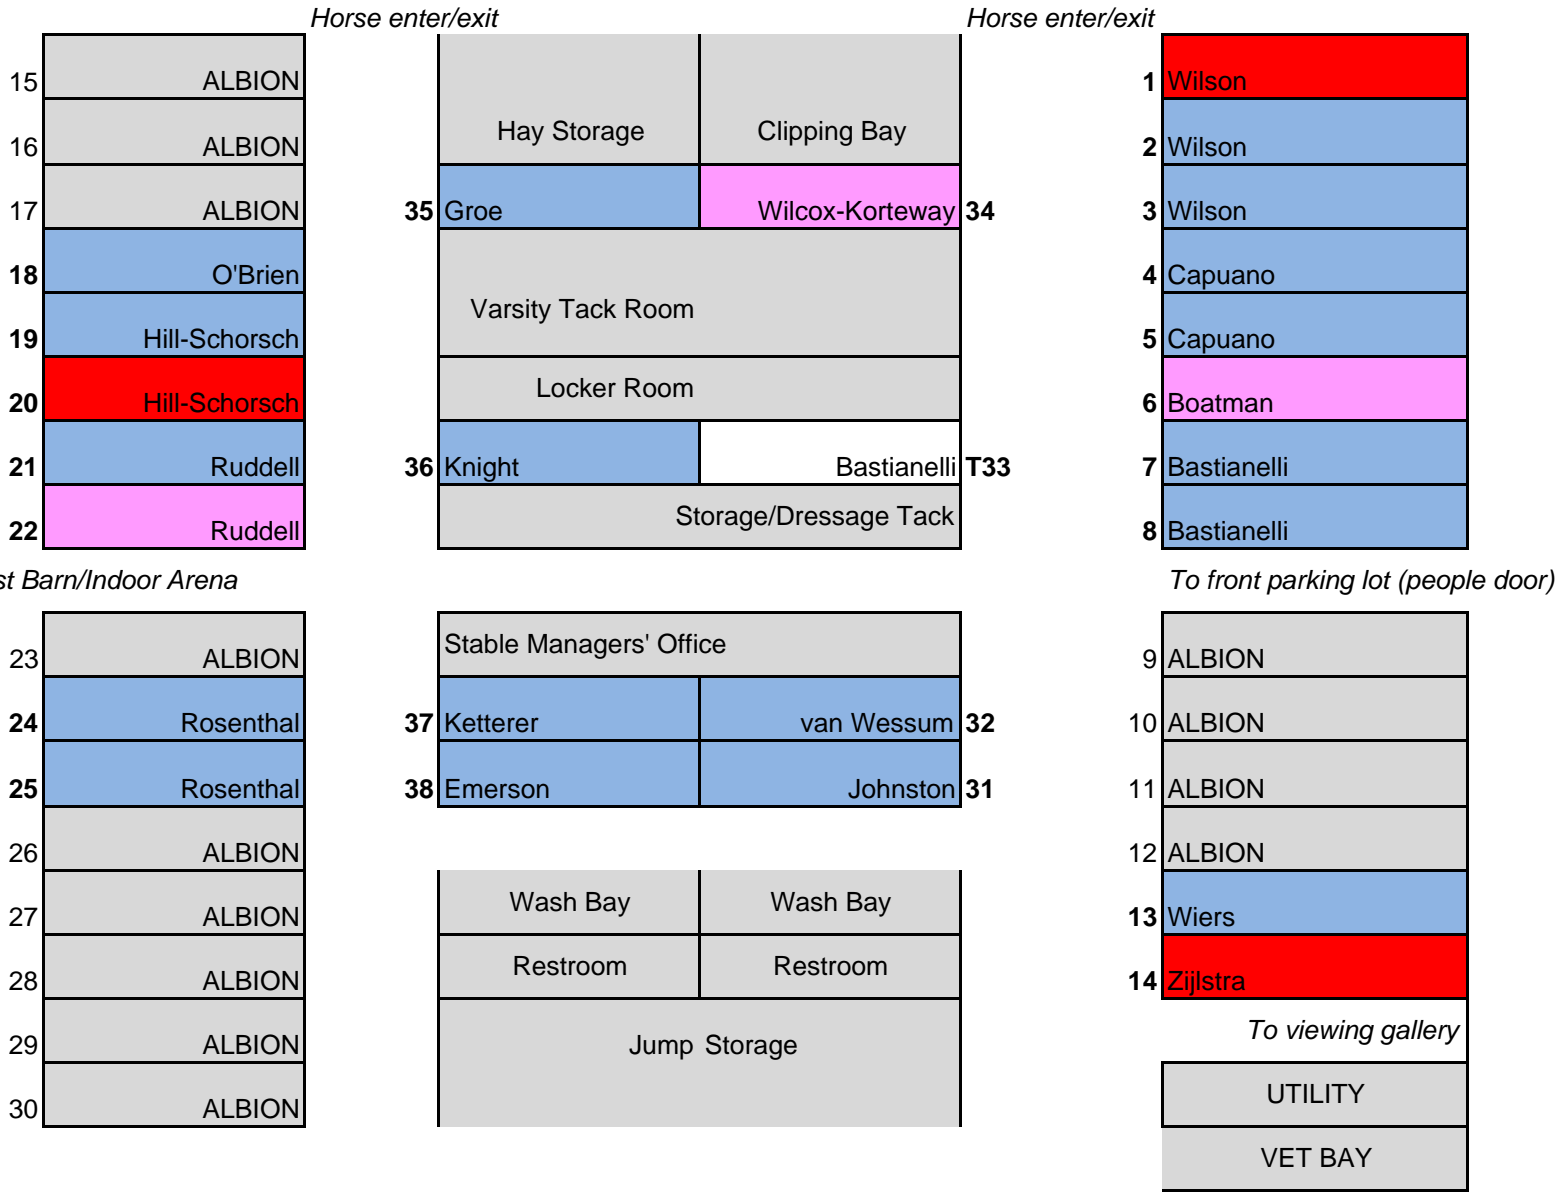

EAST BARN STALL MAP

WEST BARN STALL MAP

41	Dennis LaBudde
40	McDonald
39	Vavrick
38	Pruyt
T37	Pruyt
36	Shelton
35	Parker
34	Parker

To back parking lot (people door)

	ALBION (temp)	ALBION (temp)	
	Farrier Bay	Myers	20
21	Anderson	Myers	19
T22	Anderson	Artz	18
23	Odell	Artz	T17
24	Christians	Pachota	16
25	Minster	Johannsdottir	15
	ALBION (temp)	ALBION (temp)	

	HAY STALL/STORAGE
1	ALBION
3	Buck DeJonge
4	Newell
5	Barrett
6	Blodger
7	Flickinger

To East Barn

33	Goldman
32	Roy
T31	Roy
30	Roy
29	Hart
28	Walters-Whalon
27	Sudomier
26	Pierce

Wash Bay	Wash Bay
Boarder Tack Room	
Ladies Restroom	Mens Restroom
Feed Room / Locker Room	
Staff Tack Room	
Jump storage	

8	Agemak
9	Brink
10	Brink
11	Landis
12	Landis
13	Stover
14	Johnson-Miljan
	UTILITY

Indoor arena entrance (warm-up)