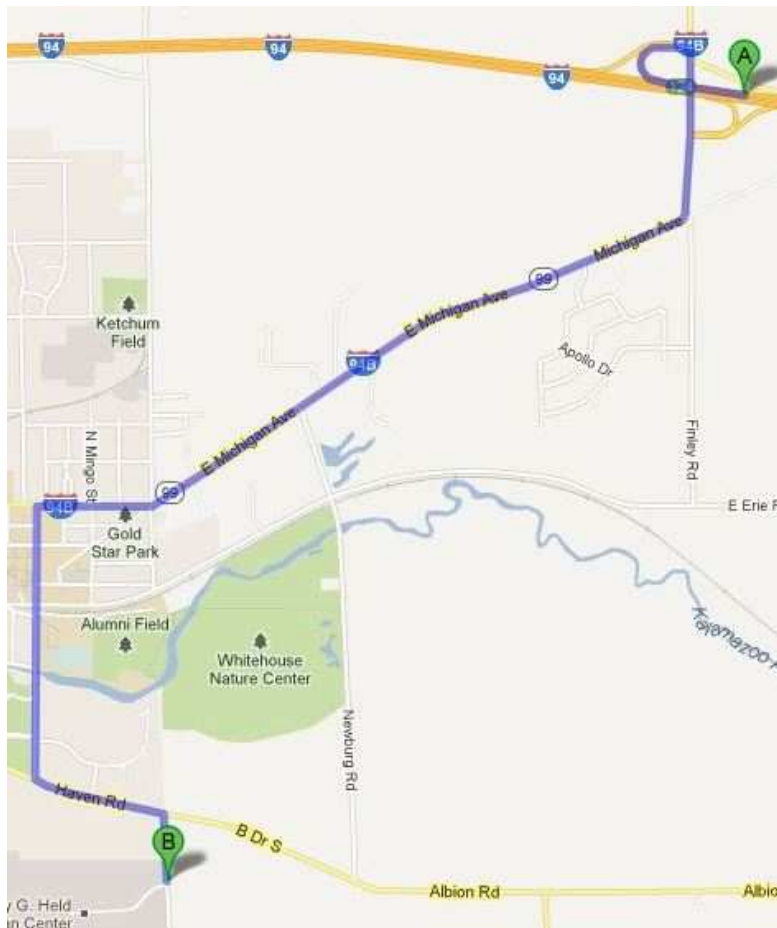

DIRECTIONS TO ALBION COLLEGE:

11039 29 Mile Road South, Albion, MI 49224

Directions from the East:

Take I-94 west to exit 124 for M-99/Eaton Rapids toward Albion.
Turn right (south) onto M-99 S/Eaton Rapids Rd.
Follow M-99 approximately 2.5 miles.
Turn left (south) onto N Hannah St.
Turn left (east) onto Albion Rd/Haven Rd.
Take the 1st right onto 29 Mile Rd.
Albion College Held Equestrian Center is on the right in 0.2 miles.

Directions from the West:

Take I-94 east to exit 121 for I-94 BUS toward Albion.
Turn right (south) onto I-94 BUS E/28 Mile Rd.
Turn left (east) onto Austin Ave.
Turn right (south) onto N Superior St.
Turn left (east) onto River St.
Turn right onto Albion Rd./Haven Rd.
Turn right onto 29 Mile Rd.
Albion College Held Equestrian Center is on the right in 0.2 miles.