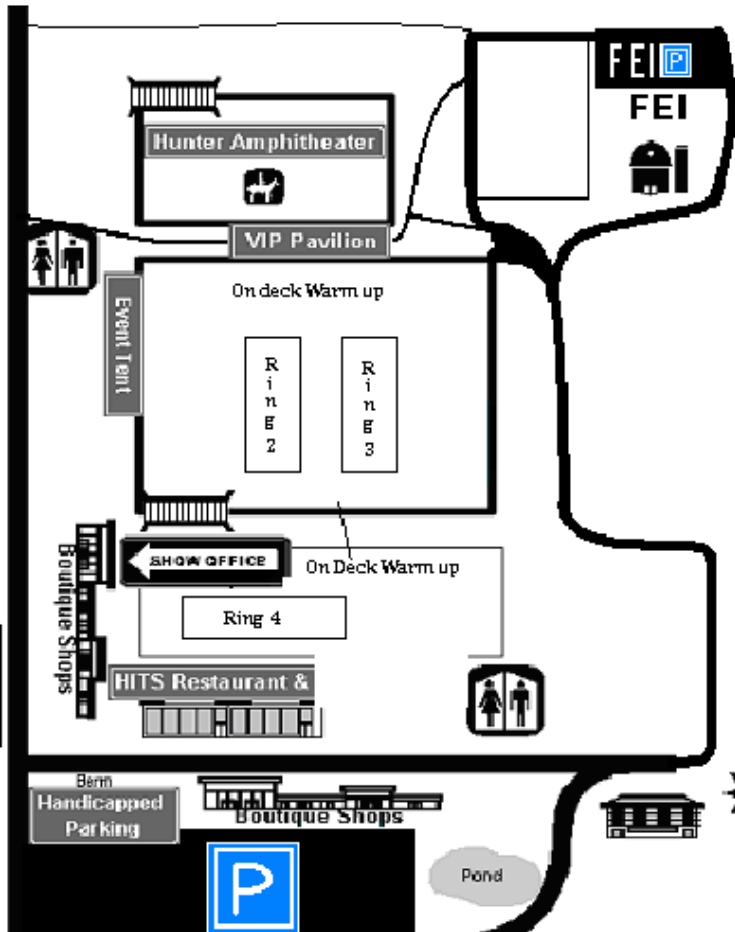

HITS-on-the-Hudson

RING 1

On deck warm up

General Warm up

Washington Avenue

To
Main St.

Spectator Entrance

Gate E